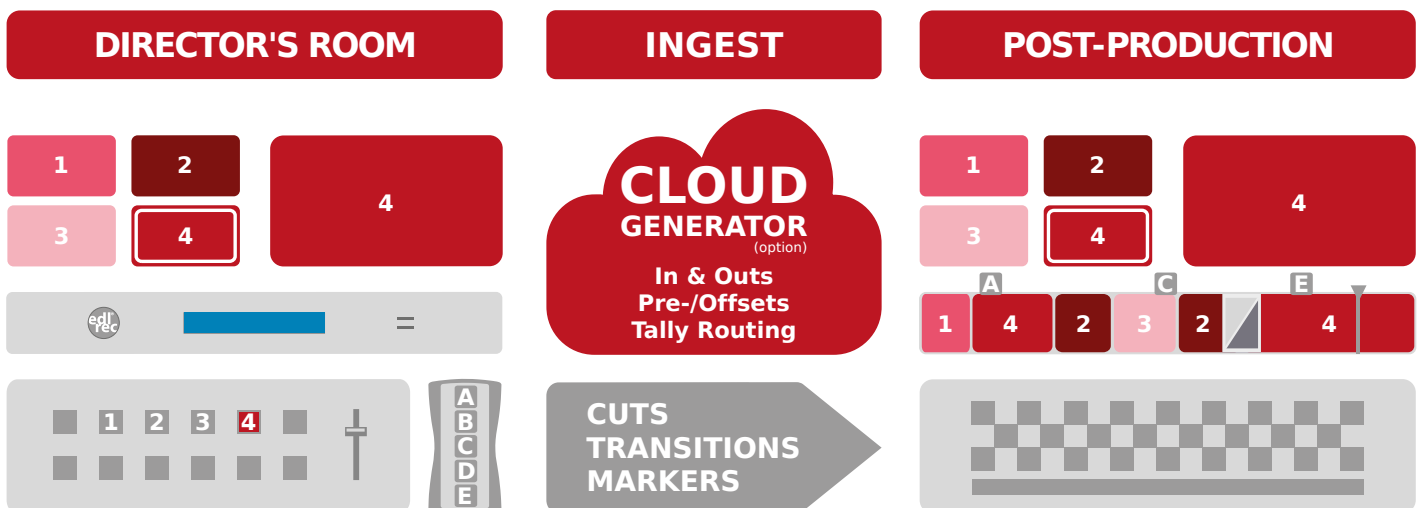

Challenge

The EDL recorders in WDR's OB vans regularly record multi-camera productions such as Rockpalast (jam/rock/metal/indie/club festivals, jazz days), symphony concerts, Ladies Night, solo comedy, award ceremonies, carnival and much more. The WDR post-production ingesters often have to create the corresponding multi-camera editing projects at very short notice or even at night for the editors.

Melanie Voß-Palmen
WDR Post-production

Solution

The cuts and transitions recorded during the day by the OB vision mixers, plus the set content markers, are saved as raw data by the VTR operators. Together with the programme recording and the isolated cameras, this data is handed over to post-production. The Ingesters view the delivered material, load the EDL-REC raw data into the Cloud-Generator and generate customised EDLs for the projects.