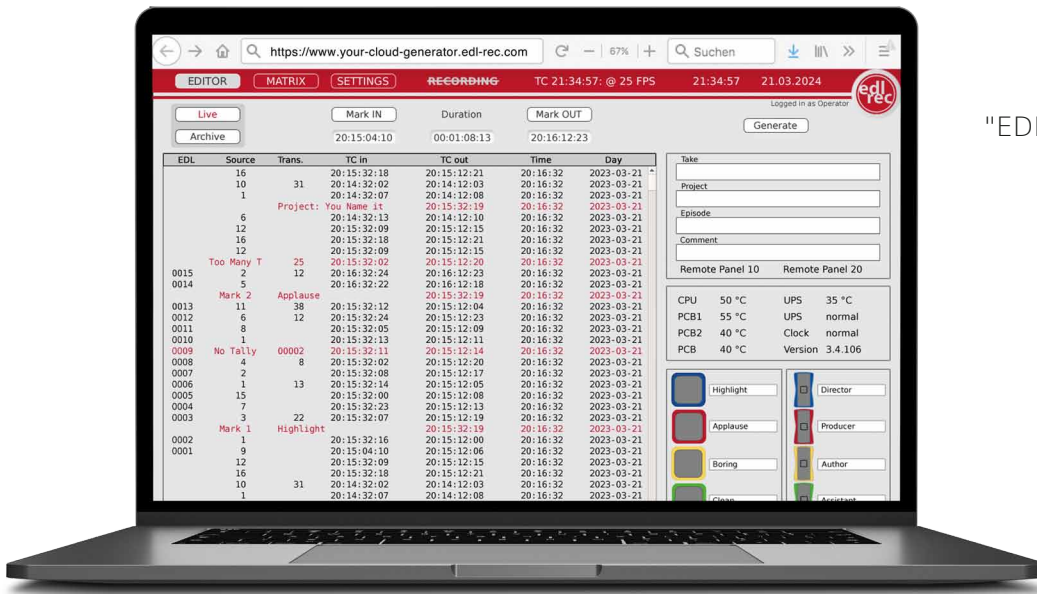

"EDLs from the Cloud-Generator are a great support in our post-production process. They enable our editors to deliver optimum results even when time is tight."

Our editorial staff and producers also really appreciate this workflow."

Melanie Voß-Palmen
WDR Post-production

Solution

The cuts and transitions recorded during the day by the OB vision mixers, plus the set content markers, are saved as raw data by the VTR operators. Together with the programme recording and the isolated cameras, this data is handed over to post-production. The Ingesters view the delivered material, load the EDL-REC raw data into the Cloud-Generator and generate customised EDLs for the projects.